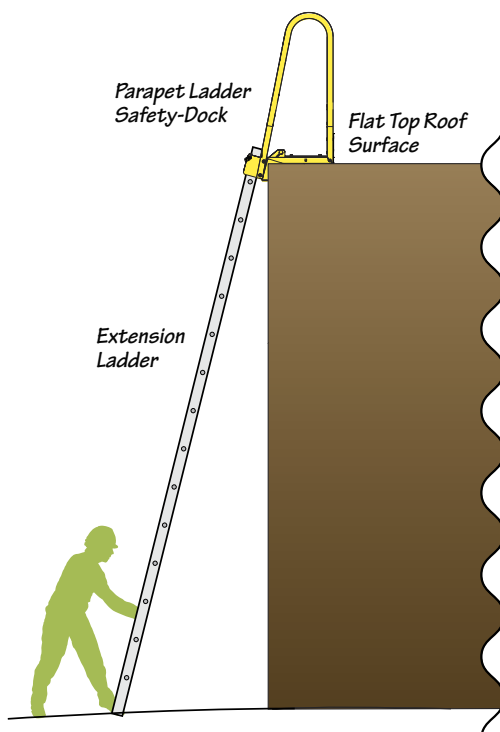

### KEY FEATURES

- Installs in minutes at drip or gravel stop edge
- Mounting options for a parapet wall
- TS22 Safety Yellow for easy identification
- Locking chain for ladder securement
- Fits all commercially rated temporary ladders
- Made in U.S.A.
- Product weight: 49 lbs.

Tie Down Safety is the leading manufacturer of ladder safety systems. The newest innovation, the 2 Piece Ladder Safety Dock, establishes a safe and consistent access point for temporary ladder use. The 2 Piece Ladder Safety Dock is to be installed on the drip or gravel stop edge and a parapet wall. If the building is existing, then the 2 Piece Ladder Safety Dock makes the access point of the roof easily identified by the roofing or mechanical contractor. Tie Down Safety maintains high standards and quality controls using quality raw materials and component parts made in the USA.